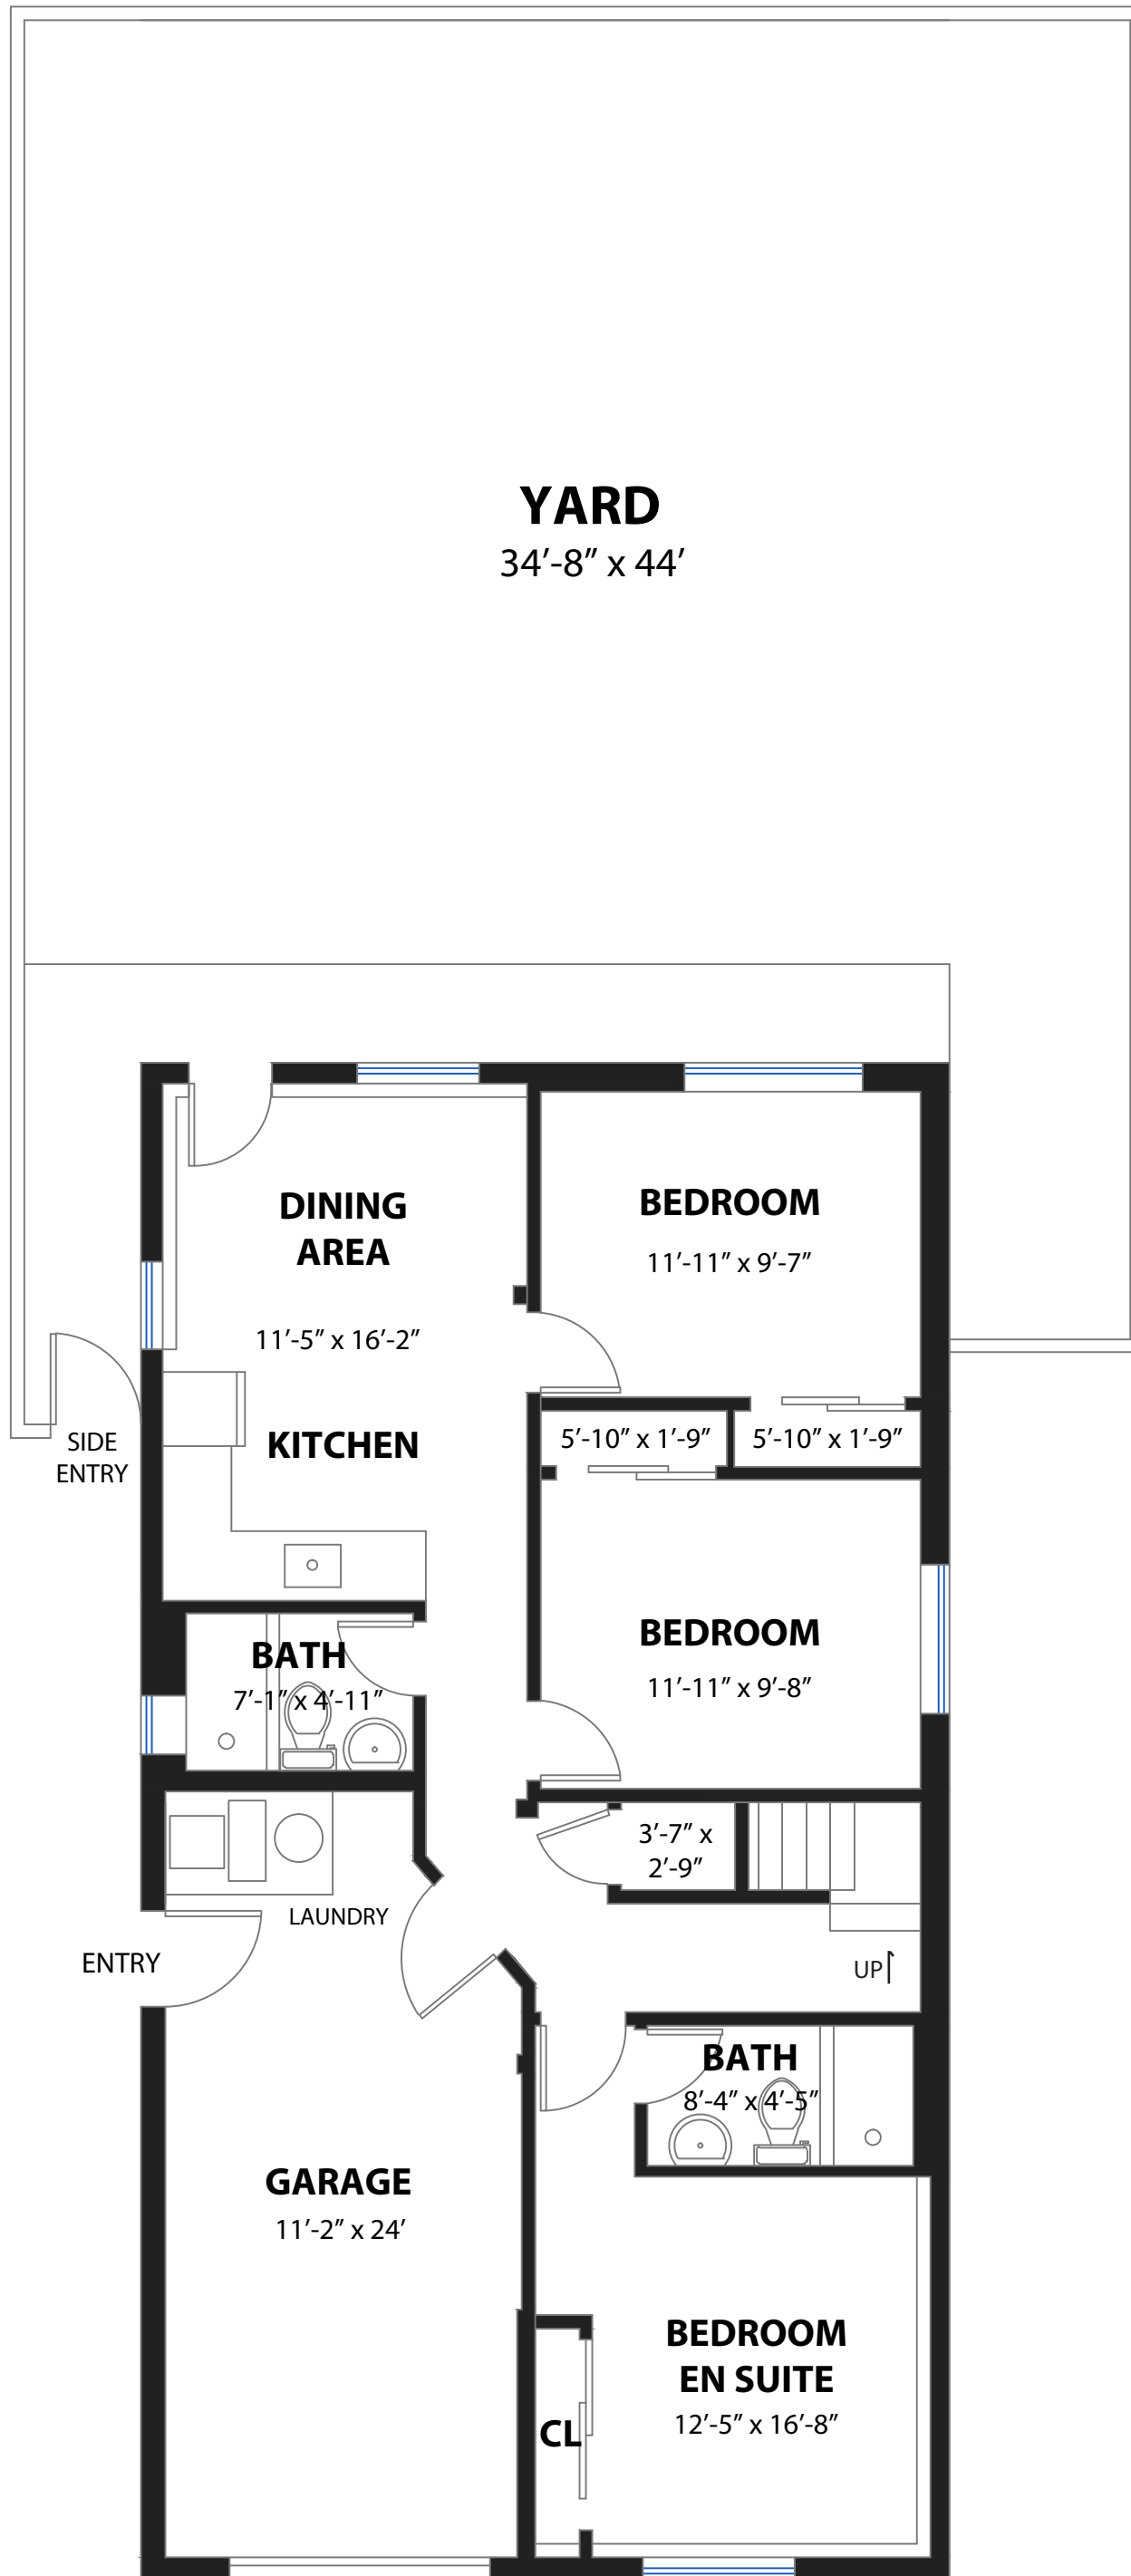

# 57 PACIFICO AVENUE

DALY CITY, CALIFORNIA

**LOWER LEVEL**

## LIVING SPACE

**Square Footage: 2,278 Sq Ft\***

Lower Level	922
Main Level	1,356

## NON-LIVING SPACE

**Square Footage: 1,556 Sq Ft\***

Garage	280
Yard	1,276

## APPROXIMATE TOTAL LIVING & NON-LIVING SPACE

**Square Footage: 3,834 Sq Ft\***

**MAIN LEVEL**