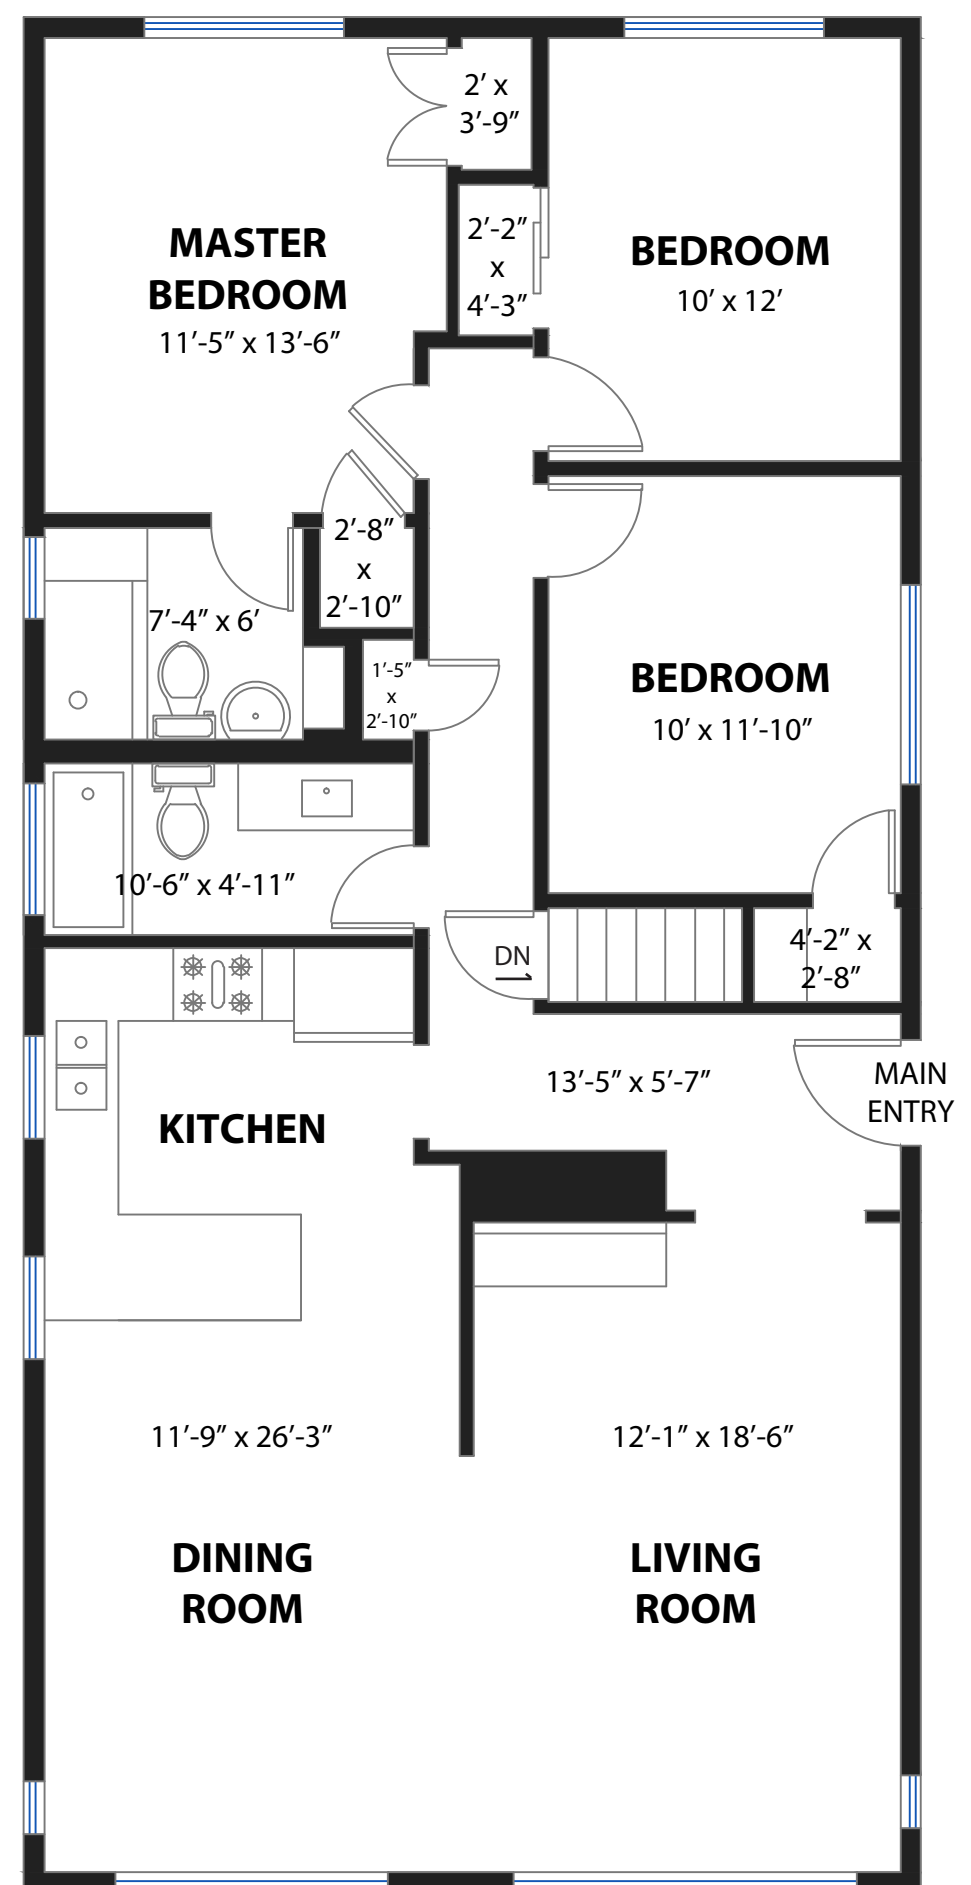

## LIVING SPACE

**Square Footage: 2,278 Sq Ft\***

Lower Level	922
Main Level	1,356

## NON-LIVING SPACE

**Square Footage: 1,556 Sq Ft\***

Garage	280
Yard	1,276

## APPROXIMATE TOTAL LIVING & NON-LIVING SPACE

**Square Footage: 3,834 Sq Ft\***

**MAIN LEVEL**